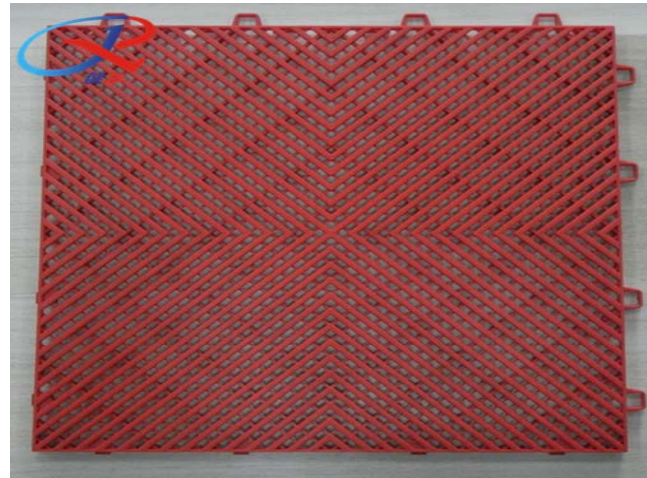

Specifications:

Material: PP(Polypropylene)

Size: 250mm x 250mm sheet

Thickness: 13mm

Weight of per sheet: about 210g

Edge bar: 50mm x 250mm

Usage: outdoor & indoor sport court

Cleaning, maintenance:

Color: Any color on your demand

PP Interlocking Flooring

Type	Double Cross Pattern
Color	Blue, Green, Red or Any Color On Your Demand
Material	PP
Thickness	1.3cm
Length	25cm

Type	Square Pattern
Color	Blue, Green, Red or Any Color On Your Demand
Material	PP
Thickness	1.3cm
Length	25cm

PP Interlocking Flooring

Type	Triangle Pattern
Color	Blue, Green, Red or Any Color On Your Demand
Material	PP
Thickness	1.3cm
Length	25cm

Type	Twill Pattern
Color	Blue, Green, Red or Any Color On Your Demand
Material	PP
Thickness	1.3cm
Length	25cm