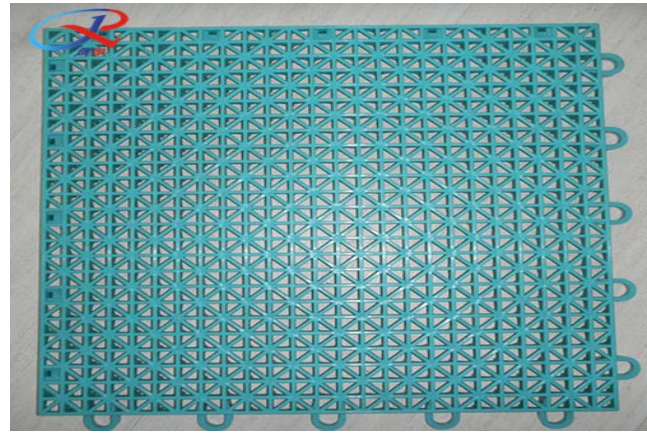

Specifications:

Material: PP(Polypropylene)

Size: 250mm x 250mm sheet

Thickness: 13mm

Weight of per sheet: about 210g

Edge bar: 50mm x 250mm

Usage: outdoor & indoor sport court

Cleaning, maintenance:

Color: Any color on your demand

PP Interlocking Flooring

Type	Double Cross Pattern
Color	Blue, Green, Red or Any Color On Your Demand
Material	PP
Thickness	1.3cm
Length	25cm

Type	Square Pattern
Color	Blue, Green, Red or Any Color On Your Demand
Material	PP
Thickness	1.3cm
Length	25cm

PP Interlocking Flooring

Type	Triangle Pattern
Color	Blue, Green, Red or Any Color On Your Demand
Material	PP
Thickness	1.3cm
Length	25cm

Type	Twill Pattern
Color	Blue, Green, Red or Any Color On Your Demand
Material	PP
Thickness	1.3cm
Length	25cm