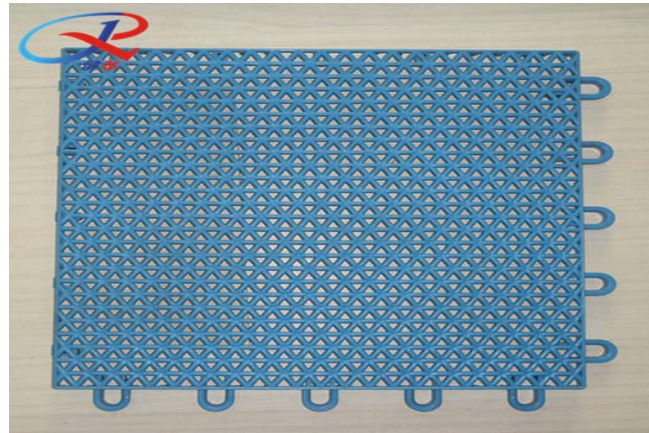

Specifications:

Material: PP(Polypropylene)

Size: 250mm x 250mm sheet

Thickness: 13mm

Weight of per sheet: about 210g

Edge bar: 50mm x 250mm

Usage: outdoor & indoor sport court

Cleaning, maintenance:

Color: Any color on your demand

PP Interlocking Flooring

Type	Double Cross Pattern
Color	Blue, Green, Red or Any Color On Your Demand
Material	PP
Thickness	1.3cm
Length	25cm

Type	Square Pattern
Color	Blue, Green, Red or Any Color On Your Demand
Material	PP
Thickness	1.3cm
Length	25cm

PP Interlocking Flooring

Type	Triangle Pattern
Color	Blue, Green, Red or Any Color On Your Demand
Material	PP
Thickness	1.3cm
Length	25cm

Type	Twill Pattern
Color	Blue, Green, Red or Any Color On Your Demand
Material	PP
Thickness	1.3cm
Length	25cm