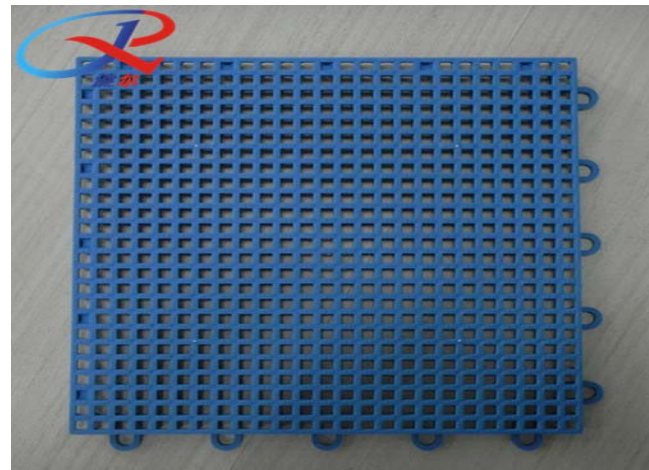

Specifications:

Material: PP(Polypropylene)

Size: 250mm x 250mm sheet

Thickness: 13mm

Weight of per sheet: about 210g

Edge bar: 50mm x 250mm

Usage: outdoor & indoor sport court

Cleaning, maintenance:

Color: Any color on your demand

PP Interlocking Flooring

Type	Double Cross Pattern
Color	Blue, Green, Red or Any Color On Your Demand
Material	PP
Thickness	1.3cm
Length	25cm

Type	Square Pattern
Color	Blue, Green, Red or Any Color On Your Demand
Material	PP
Thickness	1.3cm
Length	25cm

PP Interlocking Flooring

Type	Triangle Pattern
Color	Blue, Green, Red or Any Color On Your Demand
Material	PP
Thickness	1.3cm
Length	25cm

Type	Twill Pattern
Color	Blue, Green, Red or Any Color On Your Demand
Material	PP
Thickness	1.3cm
Length	25cm