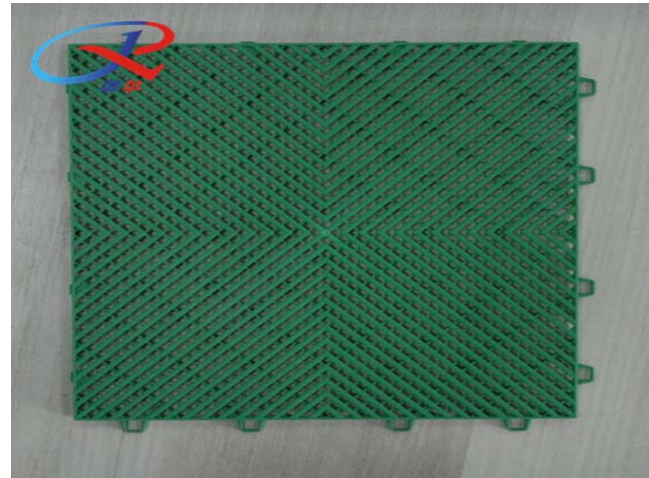

Specifications:

Material: PP(Polypropylene)

Size: 250mm x 250mm sheet

Thickness: 13mm

Weight of per sheet: about 210g

Edge bar: 50mm x 250mm

Usage: outdoor & indoor sport court

Cleaning, maintenance:

Color: Any color on your demand

PP Interlocking Flooring

Type	Double Cross Pattern
Color	Blue, Green, Red or Any Color On Your Demand
Material	PP
Thickness	1.3cm
Length	25cm

Type	Square Pattern
Color	Blue, Green, Red or Any Color On Your Demand
Material	PP
Thickness	1.3cm
Length	25cm

PP Interlocking Flooring

Type	Triangle Pattern
Color	Blue, Green, Red or Any Color On Your Demand
Material	PP
Thickness	1.3cm
Length	25cm

Type	Twill Pattern
Color	Blue, Green, Red or Any Color On Your Demand
Material	PP
Thickness	1.3cm
Length	25cm