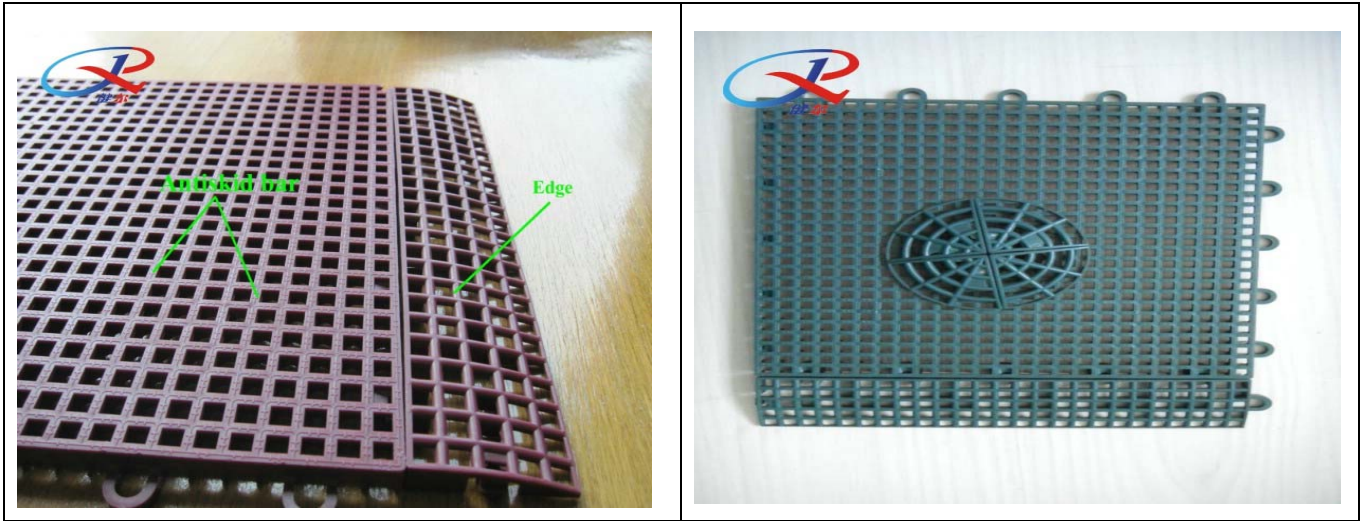

Edging & Corners

LaMaCo System Sdn Bhd

407, Jalan Perusahaan 6,
Taman Bandar Baru Mergong,
05150 Alor Setar, Kedah, Malaysia
Tel : +60-4-771 1111
Fax : +60-4-772 4444
Http : www.lamaco.com
Email : info@lamaco.com

1. **Important 1:** While the information and data sheet contained in this promotional literature are presented in good faith and believed to be reliable, they do not constitute a part of our terms and conditions of sales unless specifically incorporated in our Order acknowledgement. Nothing herein shall be deemed to constitute a warranty, express or implied, that said information or data sheet are correct or that the products described are merchantable or fit for a particular purpose, or that said information, data sheet or products can be used without infringing patent of third parties.
2. **Important 2:** **LaMaCo Malaysia** products are not guaranteed against defective materials and manufacture & are sold subject to its standard Terms & Conditions of sale, copies of which may be obtained on request. Whilst **LaMaCo Malaysia** endeavors to ensure that any advice, recommendation, specification or information is accurate and correct, it cannot- because it has no direct or continuous control over where or how its products are applied – accept any liability either directly or indirectly arising from the use of its products, whether or not in accordance any advice, specification, recommendation or information given by it.
3. **Health & Safety** Some of the components of this product may be hazardous during mixing and application. Please consult the relevant Health & Safety Data Sheets, available from **LaMaCo Malaysia** on request and sent with each delivery.